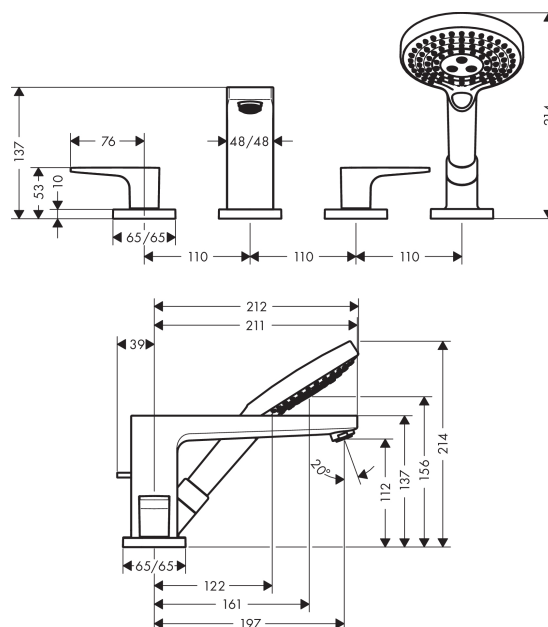

Metropol
4-hole rim mounted bath mixer with lever handles
 Surfaces: **chrome** Article Number: **32552000**

Description

product features

- projection 197 mm
- connection type: basic set
- normal and spray jet
- flow rate: 22 l/min
- ceramic valves hot/ cold 90°
- maximum pull-out length of hand shower: 1.10 m
- integrated shower support
- connection dimension: DN15
- scope of supply: handles, escutcheon, diverter, bath filler

Technology

Product image

Scale drawing

Flowchart