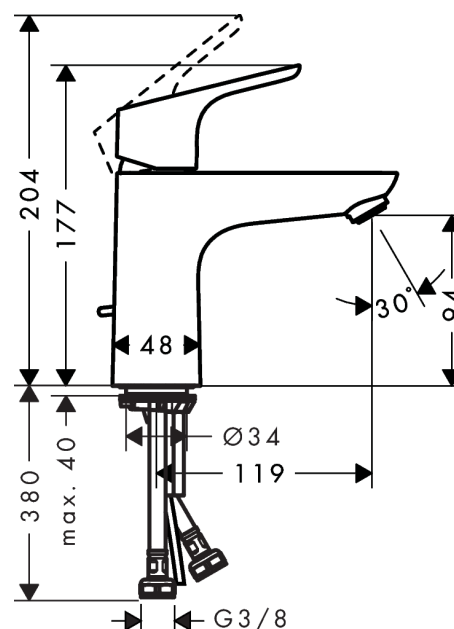

Focus

Single lever basin mixer 100 with pop-up waste set

Surfaces: **chrome** Article Number: **31607000**

Description

product features

- ComfortZone 100
- projection 119 mm
- normal spray
- flow rate: 5 l/min
- ceramic cartridge
- temperature limitation adjustable
- pop-up waste set G 1¼
- suitable for continuous flow water heaters
- connection dimension: DN15

Technology

Design awards

reddot design award

Product image

Scale drawing

Flowchart