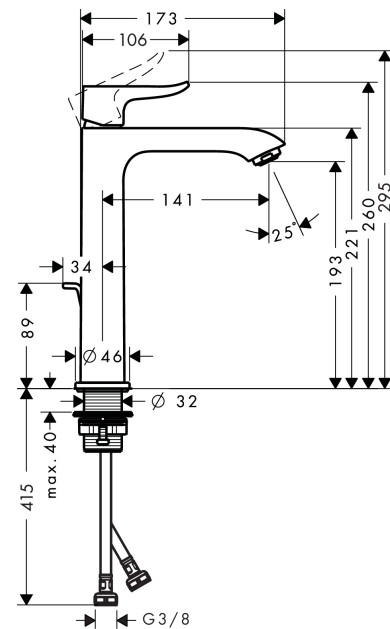

Metris

Single lever basin mixer 200 with pop-up waste set

Surfaces: **chrome** Article Number: **31183000**

Description

product features

- ComfortZone 200
- projection 141 mm
- normal spray
- flow rate: 5 l/min
- ceramic cartridge
- temperature limitation adjustable
- pop-up waste set G 1¼
- suitable for continuous flow water heaters
- connection dimension: DN15

Technology

Product image

Scale drawing

Flowchart