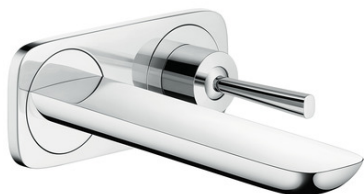

PuraVida

Single lever basin mixer for concealed installation with 165 mm spout

Surfaces: **chrome** Art. no. : **15084000**

Description

product features

- handle can be positioned on the right or left
- spout 165 mm long
- laminar spray
- 5 l/min
- operating pressure: min. 1 bar/max. 10 bar
- wall-mounted
- spray direction can be adjusted to minimise splash back
- easy control joystick handle
- flush grated waste - water flow cannot be stopped
- QuickClean technology for easy limescale removal
- handle has to be in the down position to be closed

Article Details

Price incl. VAT*

£ 562.00

Technology

Design awards

product design award

2012

Product image